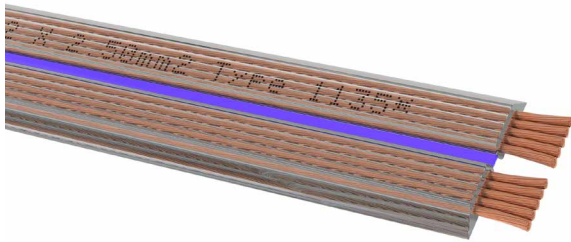

QUALITY ★★★★★

Streamline 25

Loudspeaker flat cable, 2x2,5 mm²

Outstanding, ultra-flat loudspeaker cable for concealed laying. Considerably improved conducting properties over conventional loudspeaker cables through adjacently positioned flat bundles of wires, which almost double the resulting electrically conducting surface.

Features

- ✓ Made in Switzerland
- ✓ Stereo speaker cable
- ✓ For amplifier performances of up to 180 watts
- ✓ Ultra-flat
- ✓ OFC – oxygen free copper
- ✓ Individually stranded wire bundles
- ✓ Robust plastic sheathing

Technical Data

Cable cross-section	2 x 2.5 mm ²
Inner conductor material	OFC – oxygen free copper
Cable sheathing	plastic
Cable geometry	Extremely flat
Cable dimensions	14.0 mm x 3.0 mm

Designation	Art. No.	Unit	Colour
Streamline 25	1135	1 m	Clear

CONNECTIONS

Terminal Terminal

SIGNALTYPE

Audio

SIGNALDIRECTION

Bi-Directional

IN
 SPEAKER

OUT
 AV-RECEIVER | AMPLIFIER